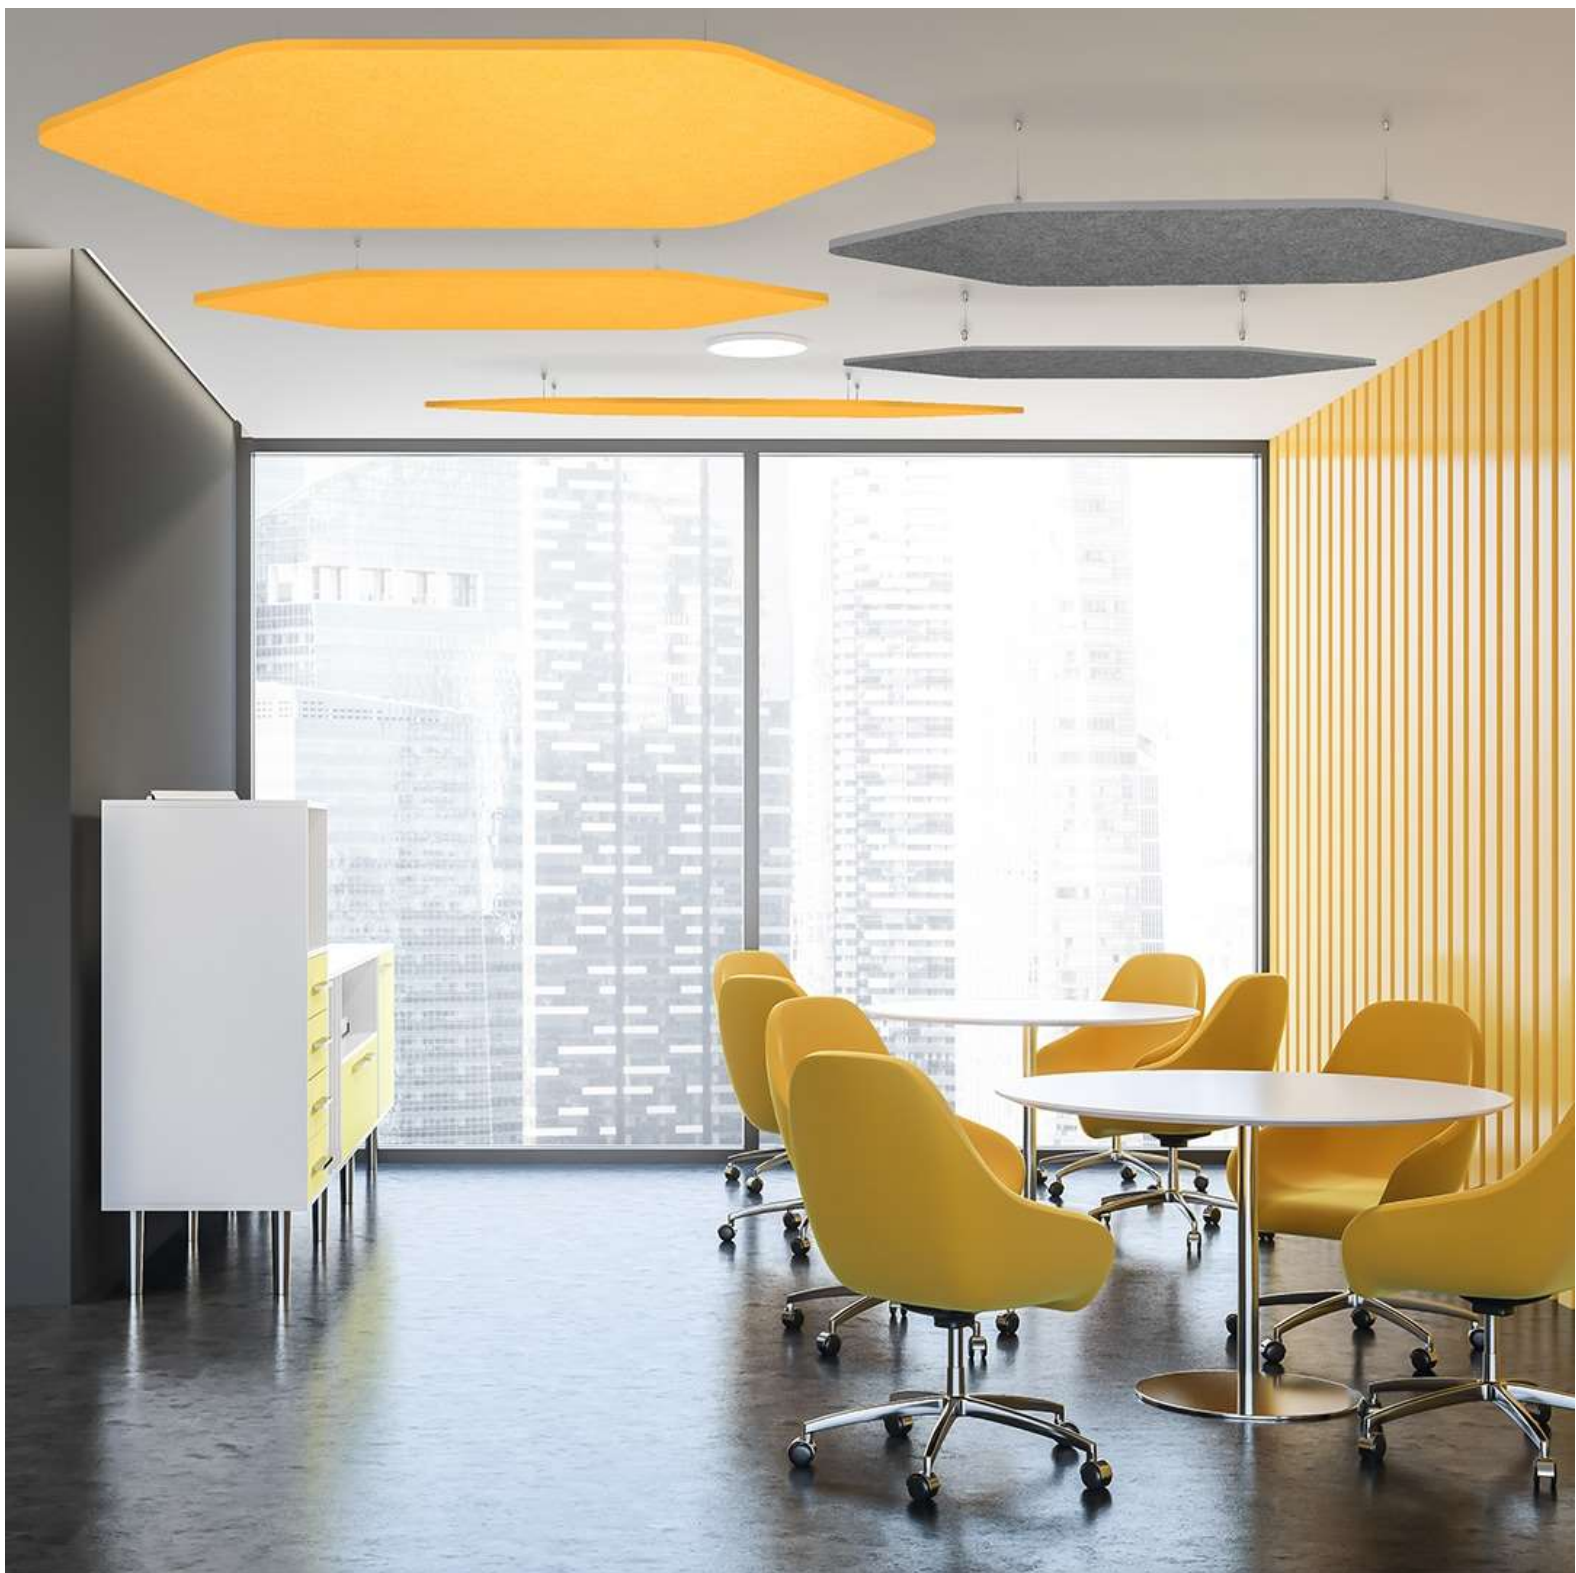

Colors : 26 Colors Available

CONTINUUM™

SUSPENDED CEILING SYSTEMS

- Suspended Ceilings are best used to control Sound in Open spaces with High Ceilings. The Suspended Ceilings Appear to Float From Ceilings while increasing Acoustic Performance.
- Continuum is pleased to offer a range of Suspended Ceilings in Different Sizes , Shapes and Colors .
- The Sizes and Shapes Can be Customized upto a maximum size of 2440 x 1220 mm .
- For Any Sizes Above that, there will be a hairline joint on the surface.