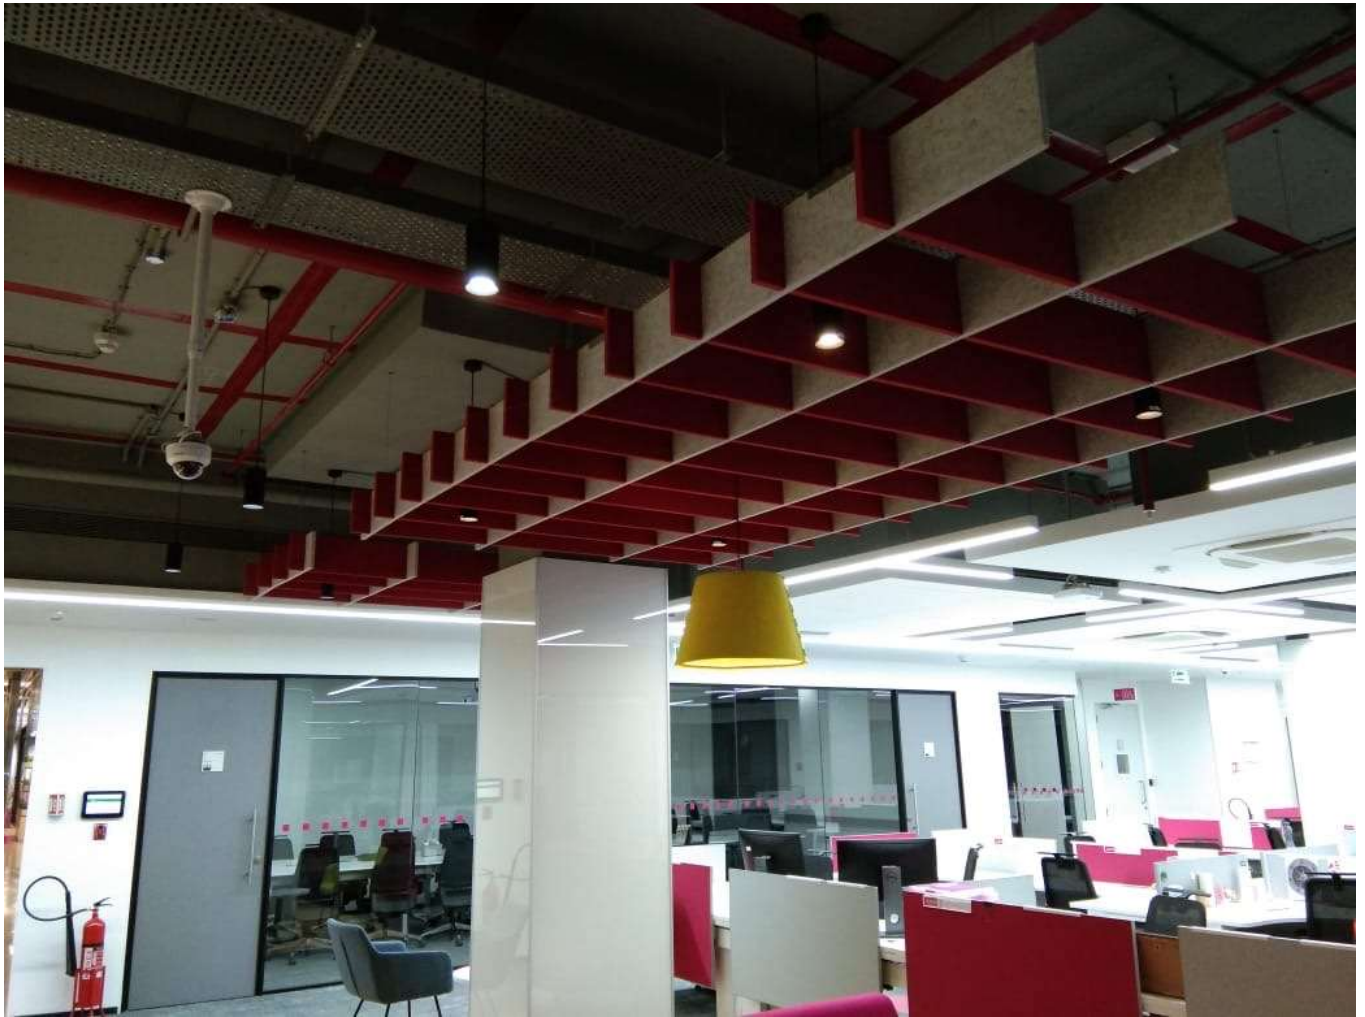

CUSTOMIZED BAFFLES