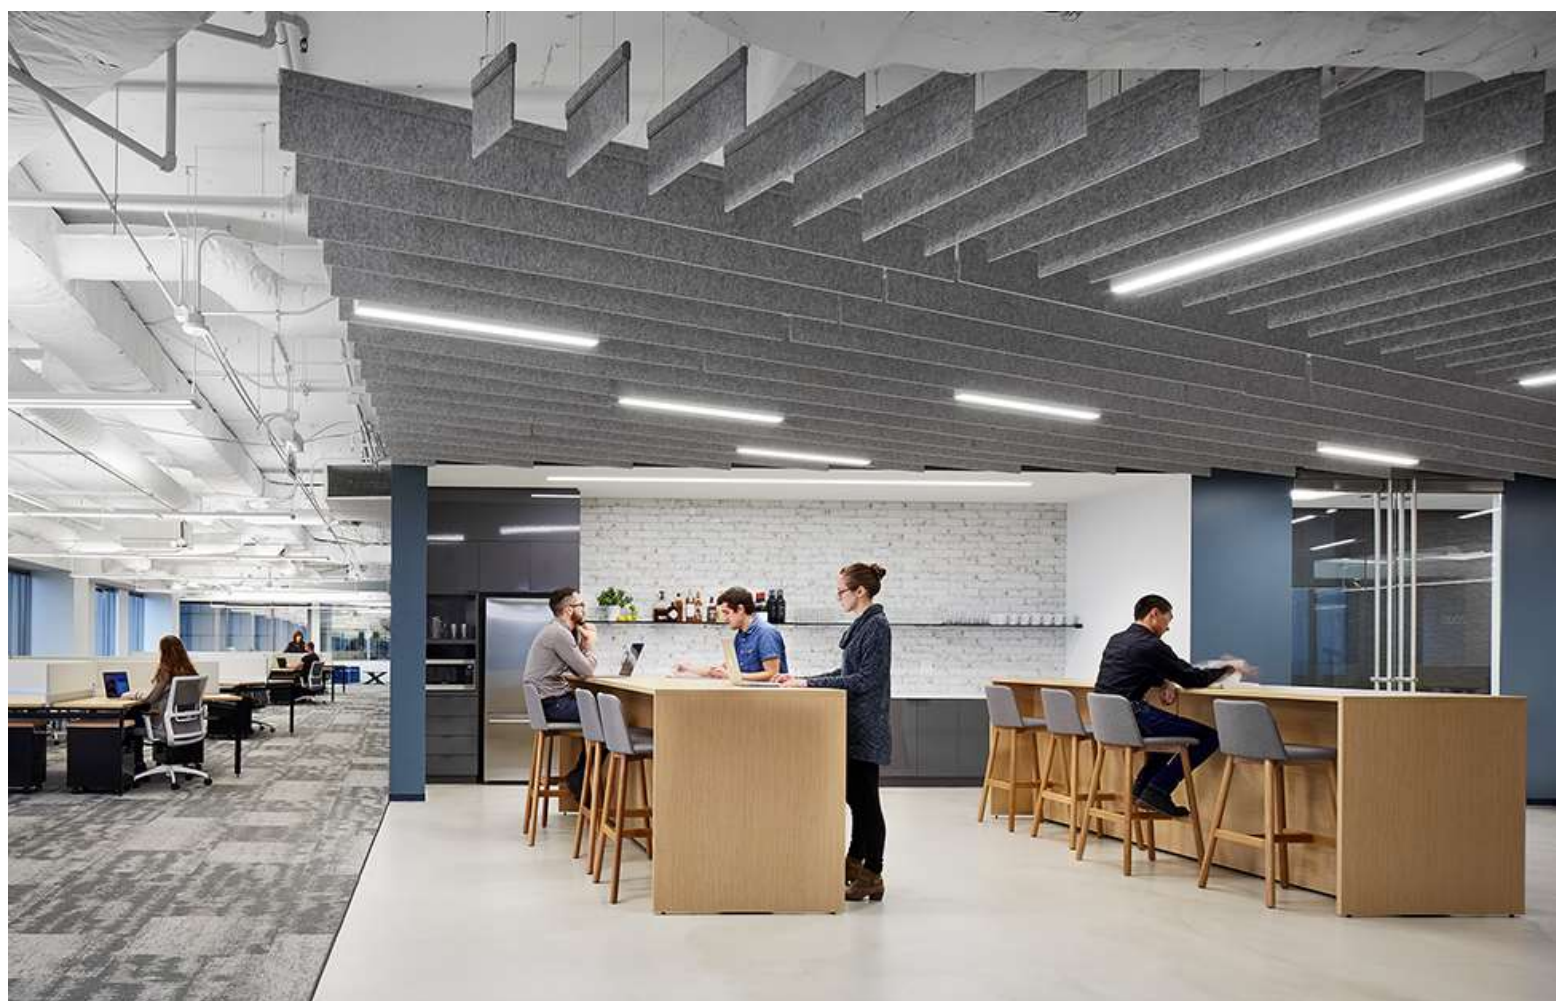

CONTINUUM™

BAFFLES

- Continuum is pleased to offer a range of Acoustic Baffles made from the Chroma Panels in Different Sizes , Shapes and Colors as per the Client Requirement.
- The Sizes and Shapes of the Baffles Can be Customized.
- Continuum Baffles Combine Acoustic Performance with Aesthetically pleasing designs.
- Continuum Baffles reduce Echo, background chatter and reverted noise.