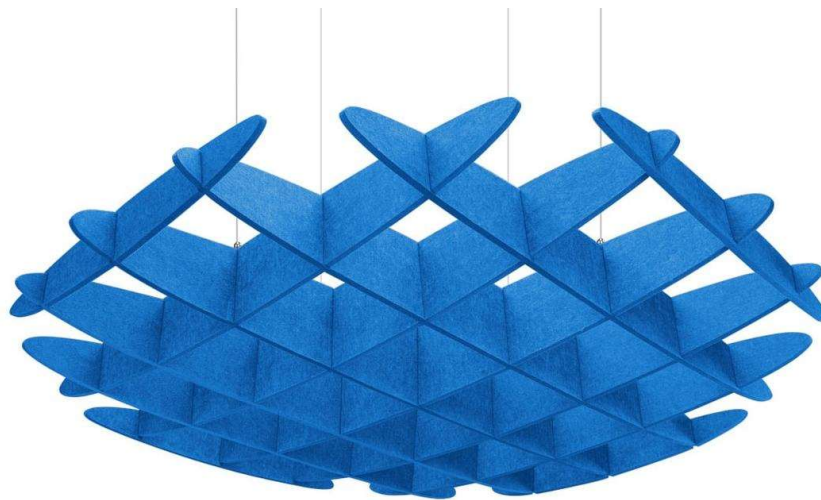

Colors : 26 Color Choices

ANGULAR EDGED GRID BAFFLE

Size (mm) : 1200 x 600 , 1800 x 1200 & 2400 x 1200 (Can be Customizable)

Thickness : 12 ,18 & 24 mm

Colors : 26 Color Choices (Can be Single Color or Multi Colored)

CURVED GRID (AMBIT)

Size (mm) : 2400 x 2400 & 4800 x 2400 (Can be Customizable)

Thickness : 12 ,18 & 24 mm

Colors : 26 Color Choices

WAFFLES

Size : 1200 x 1200 , 1800 x 1800 & 2400 x 2400 (Can be Customizable)