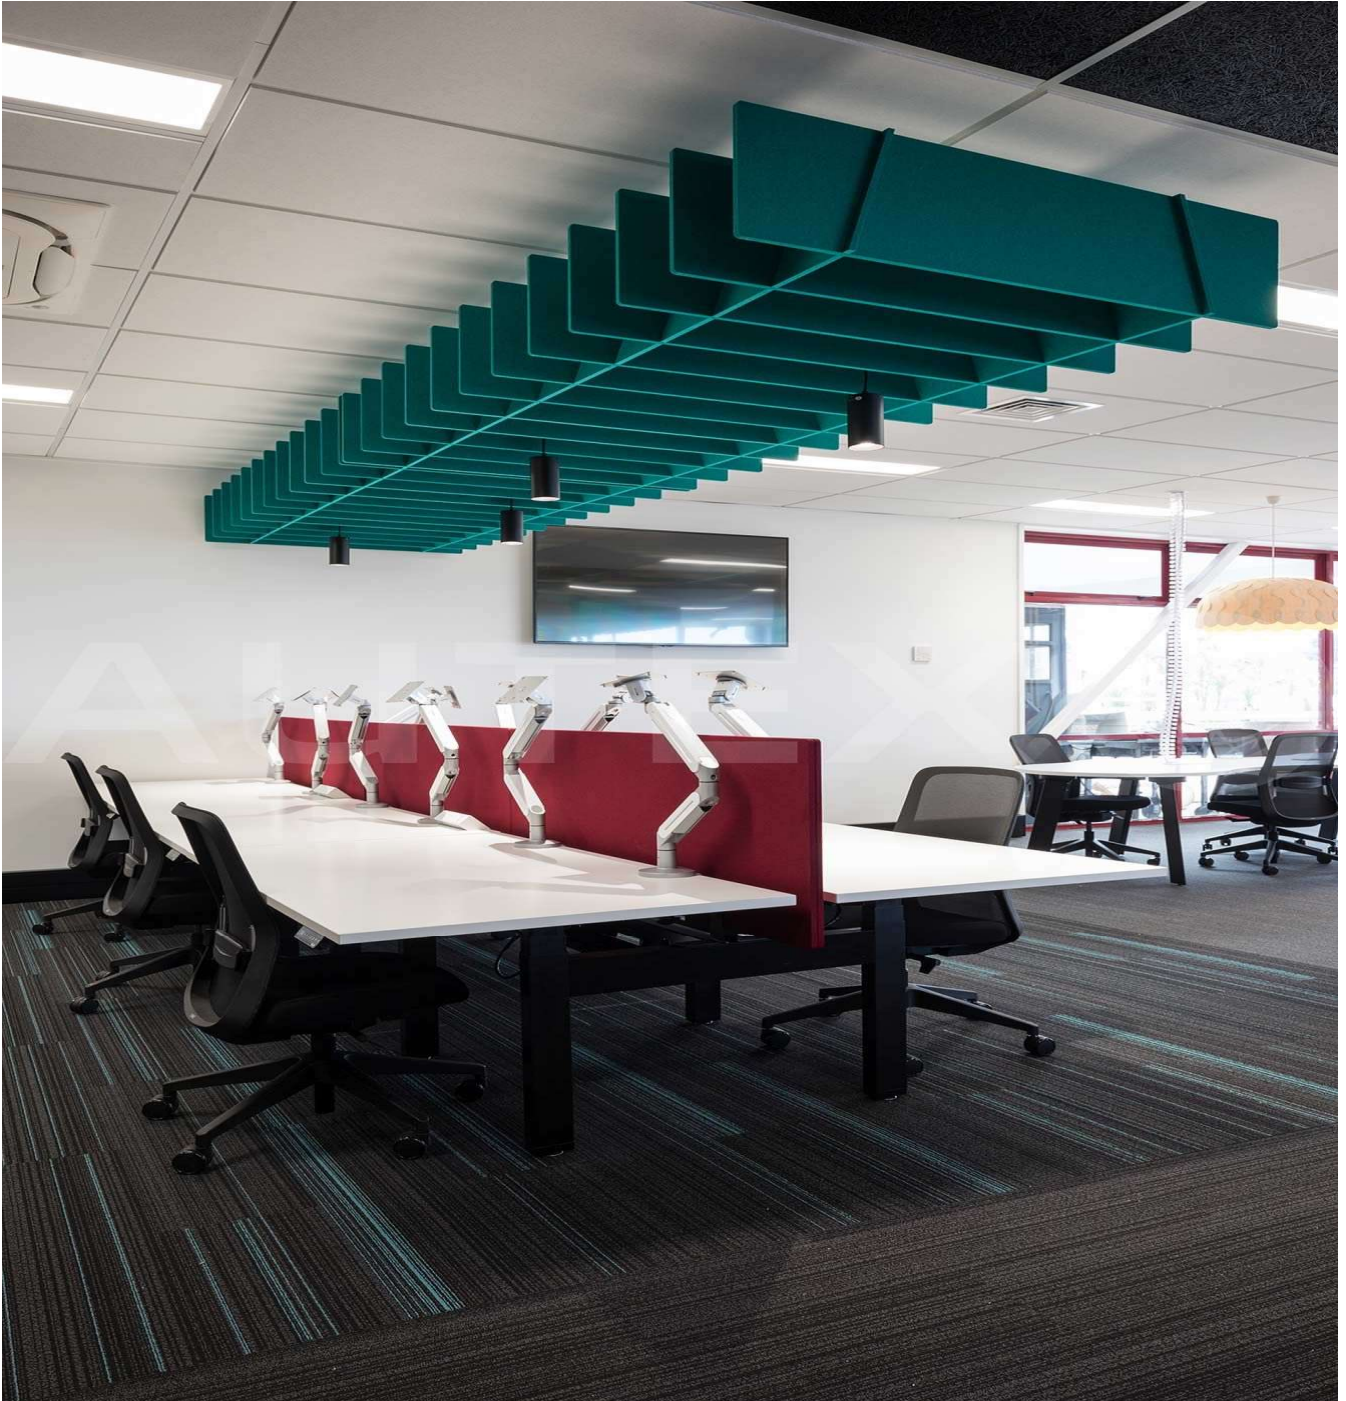

TRAPEZIUM (RHOMB / TRAPECIO)

Size : (Can be Customizable)

Thickness : 12 ,18 & 24 mm

Colors : 26 Color Choices