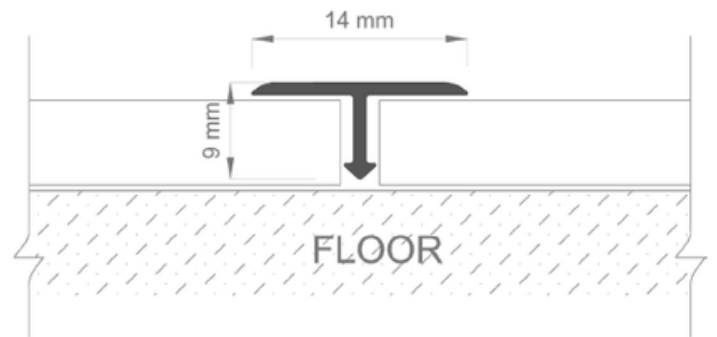

## TRANSITION PROFILE

- Width - 30mm (L- 3000mm)
- Width - 40 / 50mm (L - 2800mm)

- Height - 08 / 10 / 12.5mm
- Length - 2800mm

## TRANSITION PROFILE

- Height - 08 / 10 / 12mm
- Length - 2800mm

- Height - 08 / 10 / 12mm
- Length - 2800mm

## TRANSITION PROFILE

- Width - 14 / 20 / 25mm
- Height - 09 mm
- Length - 2800mm

- Width - 06 / 08mm
- Height - 14mm
- Length - 2800mm

## TRANSITION PROFILE

- Width - 45mm
- Height - 05 mm
- Length - 2800mm

- Width - 28mm
- Length - 2800mm