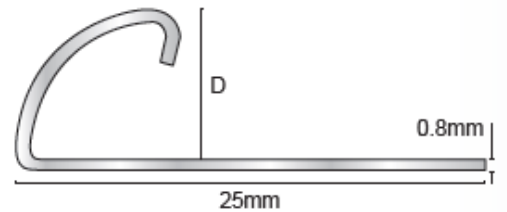

Stainless Steel Quadrant Trim & Corners ESQ-100/120