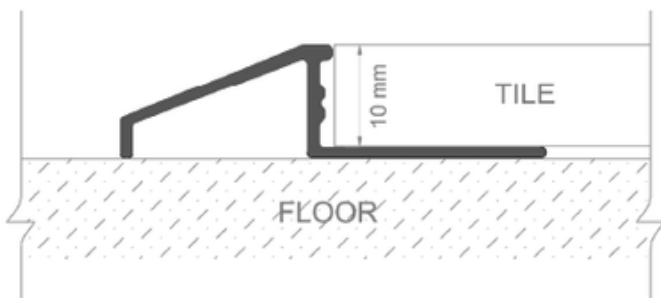

## SKIRTING

- Height - 40 / 60 / 100mm
- Length - 3000mm.

- Width - 40 / 60mm
- Length - 3000mm.

## SKIRTING

- Height - 50 / 75 / 100mm
- Length - 3000mm.

- Width - 75mm
- Length - 3000mm.

## SKIRTING

- Height - 15mm
- Length - 3000mm.

## TRANSITION PROFILE

- Width - 30mm (L- 3000mm)
- Width - 40 / 50mm (L - 2800mm)

- Height - 08 / 10 / 12.5mm
- Length - 2800mm