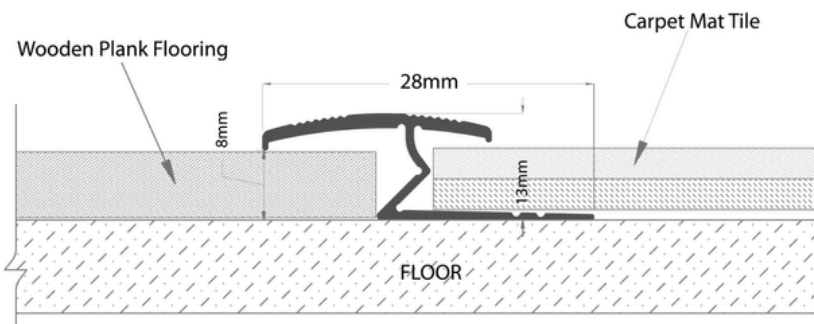

## TRANSITION PROFILE

- Height - 08 / 10 / 12mm
- Length - 2800mm

- Height - 08 / 10 / 12mm
- Length - 2800mm

## TRANSITION PROFILE

- Width - 14 / 20 / 25mm
- Height - 09 mm
- Length - 2800mm

- Width - 06 / 08mm
- Height - 14mm
- Length - 2800mm

## TRANSITION PROFILE

- Width - 45mm
- Height - 05 mm
- Length - 2800mm

- Width - 28mm
- Length - 2800mm

## TRANSITION PROFILE

- Size : 25mm x 9mm  
48mm x 29mm  
68mm x 29mm
- Length - 2800mm

- Width - 06 / 08 / 10 / 12mm
- Length - 2800mm