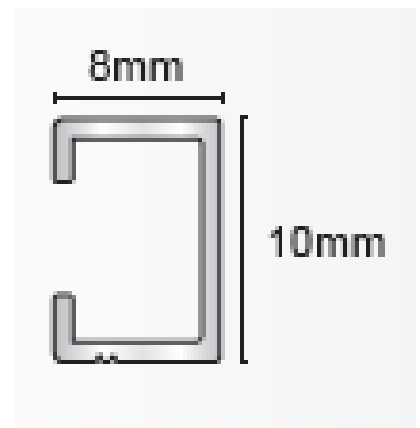

Flat Line Listello
LFA-100

Code	D (mm)	Length (m)	Finish	Box Qty
LFA100	10 x 8	2.5	86,91,94	20

86
Bright Brass

91
Bright Silver

94
Brushed Effect