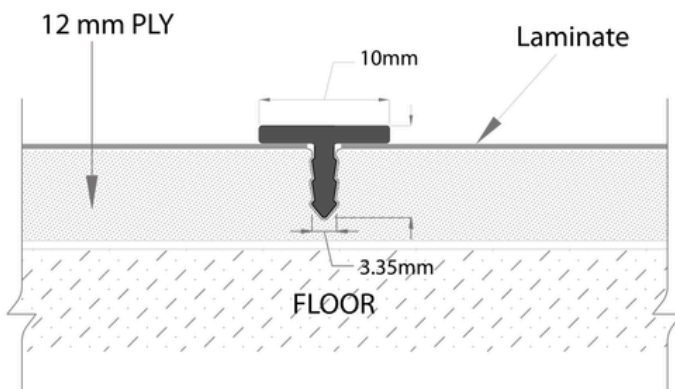

## TRANSITION PROFILE

- Height - 08 / 10 / 12mm
- Length - 2800mm

- Height - 08 / 10 / 12mm
- Length - 2800mm

## TRANSITION PROFILE

- Width - 14 / 20 / 25mm
- Height - 09 mm
- Length - 2800mm

- Width - 06 / 08mm
- Height - 14mm
- Length - 2800mm

## TRANSITION PROFILE

- Width - 45mm
- Height - 05 mm
- Length - 2800mm

- Width - 28mm
- Length - 2800mm

## TRANSITION PROFILE

- Size : 25mm x 9mm  
48mm x 29mm  
68mm x 29mm
- Length - 2800mm

- Width - 06 / 08 / 10 / 12mm
- Length - 2800mm