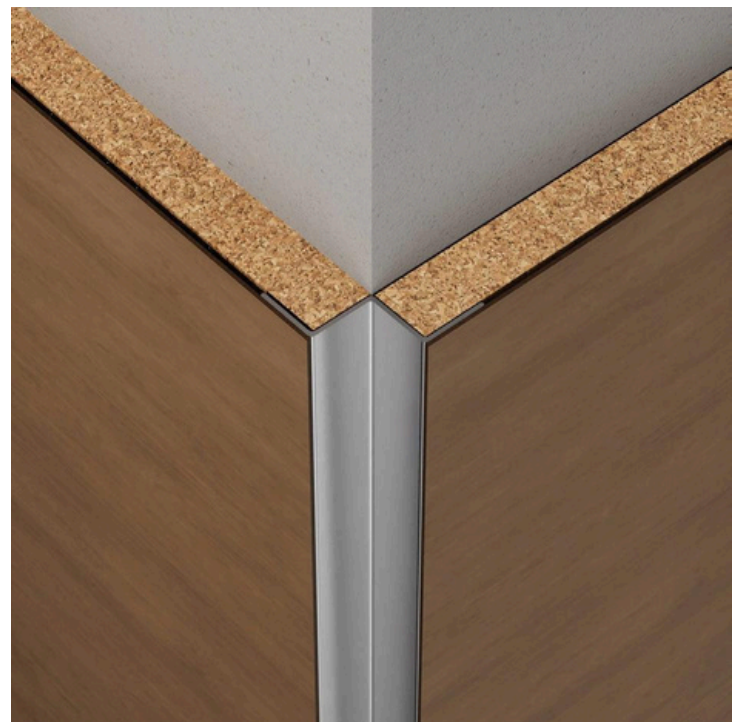

W Profile

- Width - 06 / 15mm
- Length - 2800mm