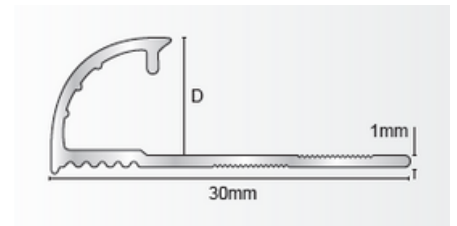

Aluminium Quadrant Trim & Corners EAQ-100/120