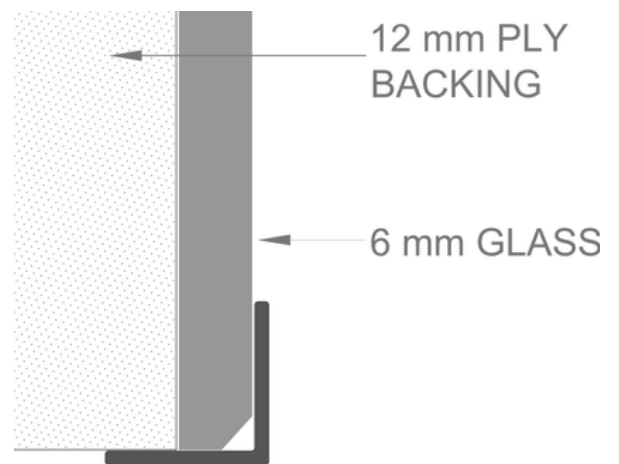

L Profile

- Width - 05 / 08 / 10 / 12 / 15mm
- Length - 2800mm