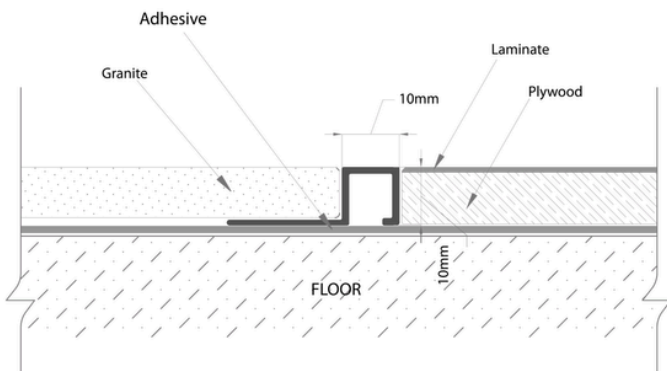

## SKIRTING

- Height - 15mm
- Length - 3000mm.

## TRANSITION PROFILE

- Width - 30mm (L- 3000mm)
- Width - 40 / 50mm (L - 2800mm)

- Height - 08 / 10 / 12.5mm
- Length - 2800mm

## TRANSITION PROFILE

- Height - 08 / 10 / 12mm
- Length - 2800mm

- Height - 08 / 10 / 12mm
- Length - 2800mm

## TRANSITION PROFILE

- Width - 14 / 20 / 25mm
- Height - 09 mm
- Length - 2800mm

- Width - 06 / 08mm
- Height - 14mm
- Length - 2800mm