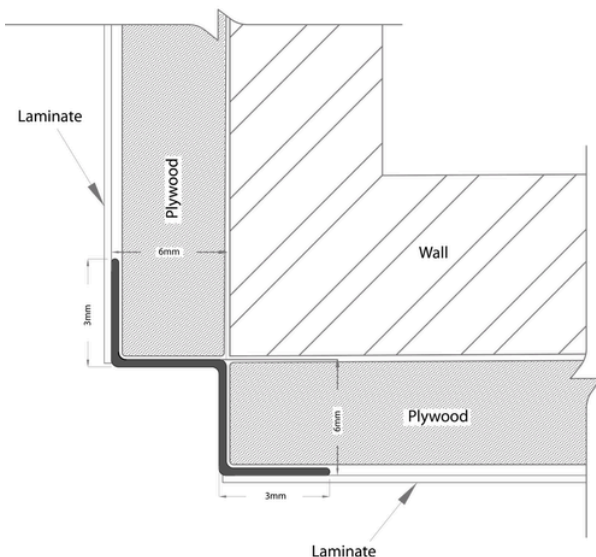

## TRANSITION PROFILE

- Size : 25mm x 9mm  
48mm x 29mm  
68mm x 29mm
- Length - 2800mm

- Width - 06 / 08 / 10 / 12mm
- Length - 2800mm

## PROFILES FOR WALLS