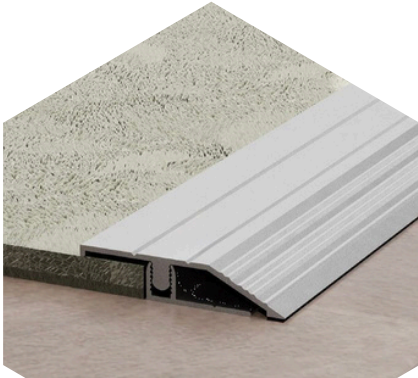

PROFILE +

Every Detail Matters

PRODUCT CATALOG

2025
June Edition