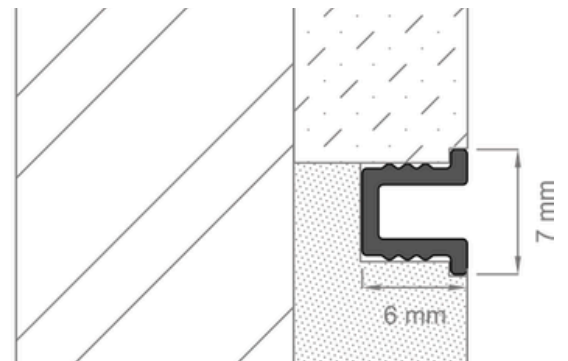

HAT Profile

- Width - 05 / 07 / 10 / 15mm
- Length - 2800mm