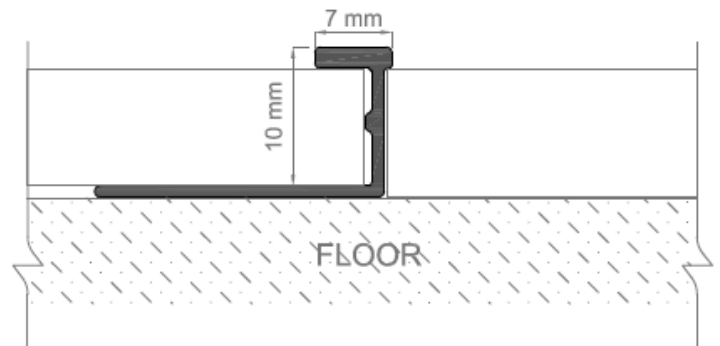

## SKIRTING

- Height - 15mm
- Length - 3000mm.

## TRANSITION PROFILE

- Width - 30mm (L- 3000mm)
- Width - 40 / 50mm (L - 2800mm)

- Height - 08 / 10 / 12.5mm
- Length - 2800mm

## TRANSITION PROFILE

- Height - 08 / 10 / 12mm
- Length - 2800mm

- Height - 08 / 10 / 12mm
- Length - 2800mm

## TRANSITION PROFILE

- Width - 14 / 20 / 25mm
- Height - 09 mm
- Length - 2800mm

- Width - 06 / 08mm
- Height - 14mm
- Length - 2800mm