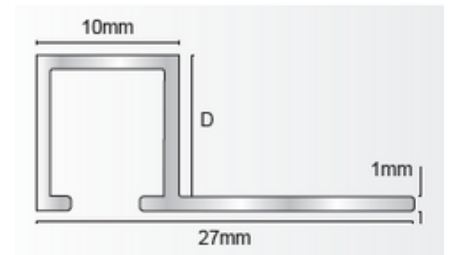

Aluminium Square Trim & Corners TDP 100/ 120