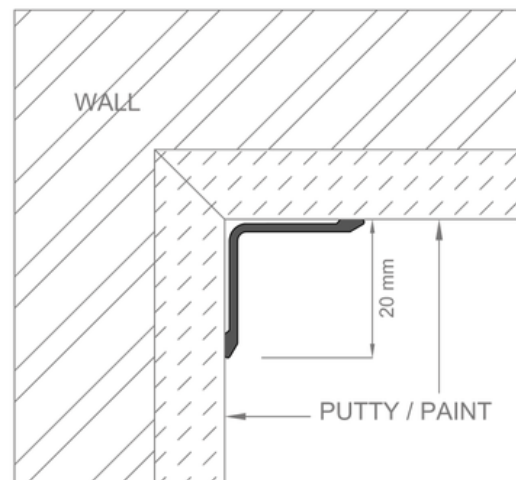

Inner Corner Profile

- Width - 20mm x 20mm
- Length - 2800mm