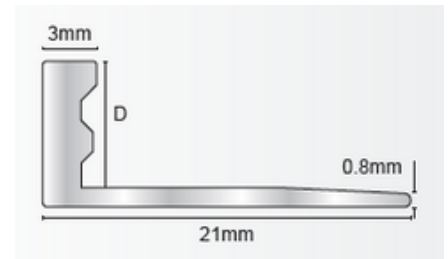

Aluminium Straight Edge & Formable Trim ESA- 100/ 120

Code	D (mm)	Length (m)	Finish	Box Qty
ESA100	10	2.5	01,16,17,81,86,90,91,94,95,96	20
ESA120	12	2.5	01,16,17,81,86,90,91,94,95,96	20

01
White

16
Black

17
Matt Black

81
Matt Silver

86
Bright Brass

90
Brushed Brass

91
Bright Silver

94
Brushed Effect

95
Bright Copper

96
Brushed Copper