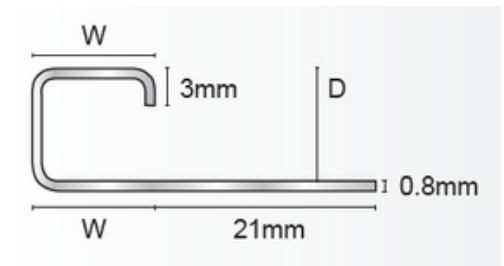

Stainless Steel Square Trim & Corners EQQ-100/120