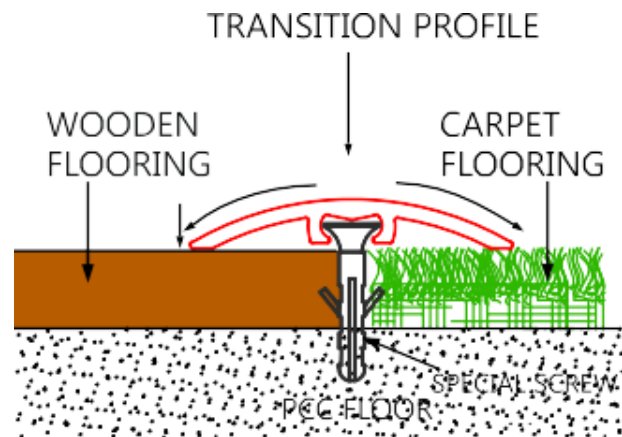

## SKIRTING

- Height - 50 / 75 / 100mm
- Length - 3000mm.

- Width - 75mm
- Length - 3000mm.

## SKIRTING

- Height - 15mm
- Length - 3000mm.

## TRANSITION PROFILE

- Width - 30mm (L- 3000mm)
- Width - 40 / 50mm (L - 2800mm)

- Height - 08 / 10 / 12.5mm
- Length - 2800mm