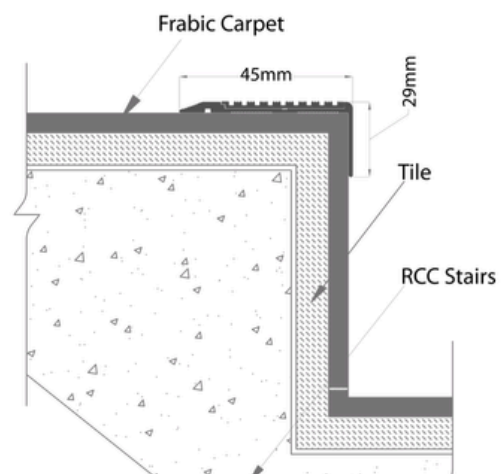

## TRANSITION PROFILE

- Width - 14 / 20 / 25mm
- Height - 09 mm
- Length - 2800mm

- Width - 06 / 08mm
- Height - 14mm
- Length - 2800mm

## TRANSITION PROFILE

- Width - 45mm
- Height - 05 mm
- Length - 2800mm

- Width - 28mm
- Length - 2800mm

## TRANSITION PROFILE

- Size : 25mm x 9mm  
48mm x 29mm  
68mm x 29mm
- Length - 2800mm

- Width - 06 / 08 / 10 / 12mm
- Length - 2800mm

## PROFILES FOR WALLS