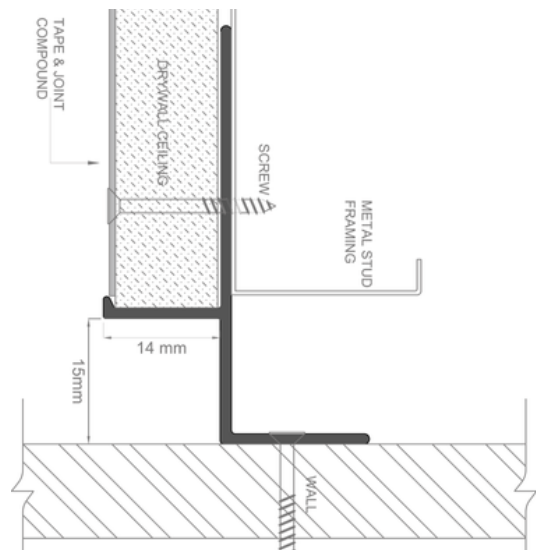

### Inner Corner Profile

- Width - 20mm x 20mm
- Length - 2800mm

### Clear Profile

- Width - 10 / 12.5 / 15mm
- Length - 2800mm

## PROFILES FOR WALLS

### Ceiling Edge Profile

- Groove - 15mm
- Length - 2800mm