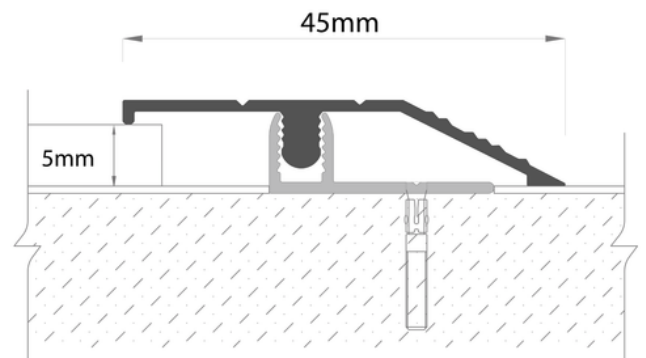

## TRANSITION PROFILE

- Height - 08 / 10 / 12mm
- Length - 2800mm

- Height - 08 / 10 / 12mm
- Length - 2800mm

## TRANSITION PROFILE

- Width - 14 / 20 / 25mm
- Height - 09 mm
- Length - 2800mm

- Width - 06 / 08mm
- Height - 14mm
- Length - 2800mm

## TRANSITION PROFILE

- Width - 45mm
- Height - 05 mm
- Length - 2800mm

- Width - 28mm
- Length - 2800mm

## TRANSITION PROFILE

- Size : 25mm x 9mm  
48mm x 29mm  
68mm x 29mm
- Length - 2800mm

- Width - 06 / 08 / 10 / 12mm
- Length - 2800mm