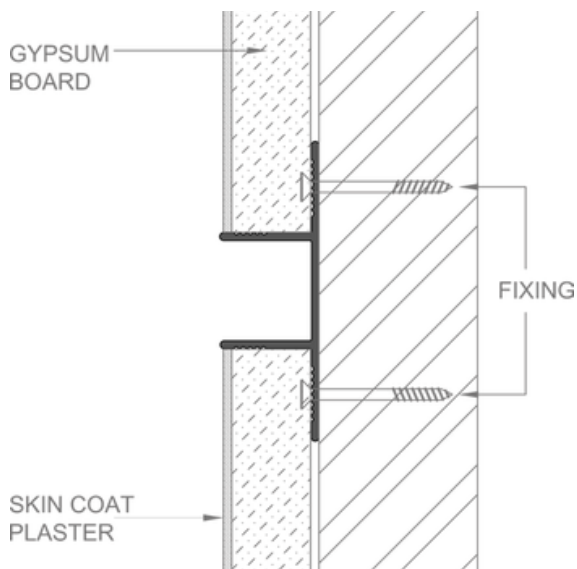

Clear Profile

- Width - 10 / 12.5 / 15mm
- Length - 2800mm