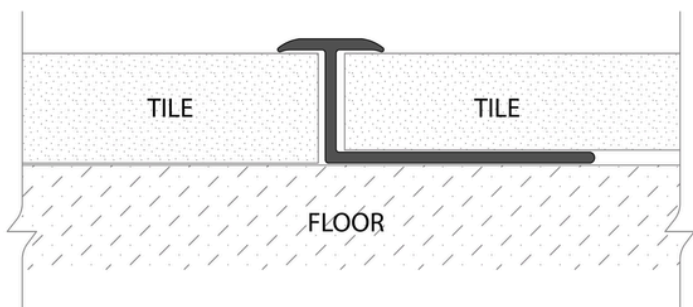

## TRANSITION PROFILE

- Width - 30mm (L- 3000mm)
- Width - 40 / 50mm (L - 2800mm)

- Height - 08 / 10 / 12.5mm
- Length - 2800mm

## TRANSITION PROFILE

- Height - 08 / 10 / 12mm
- Length - 2800mm

- Height - 08 / 10 / 12mm
- Length - 2800mm

## TRANSITION PROFILE

- Width - 14 / 20 / 25mm
- Height - 09 mm
- Length - 2800mm

- Width - 06 / 08mm
- Height - 14mm
- Length - 2800mm