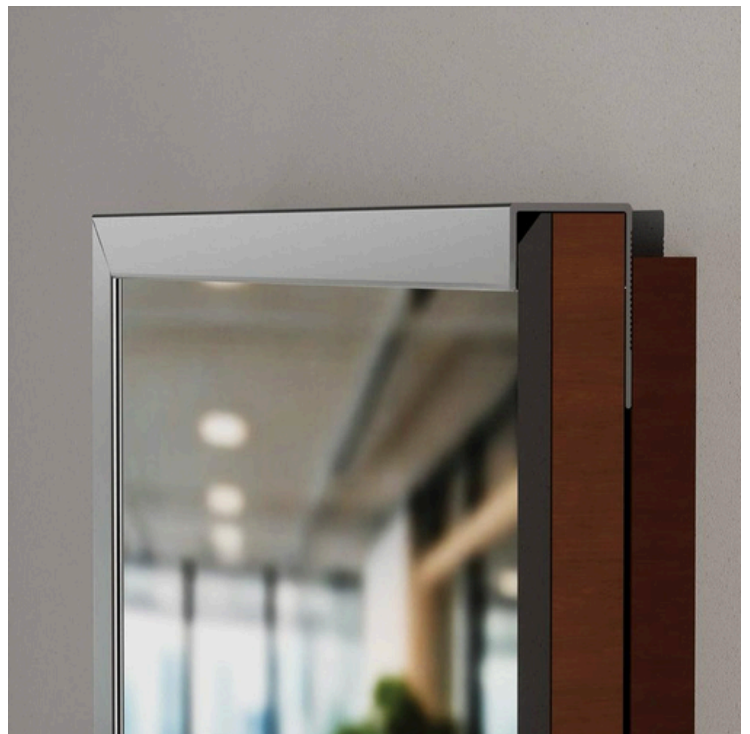

Mirror Profile