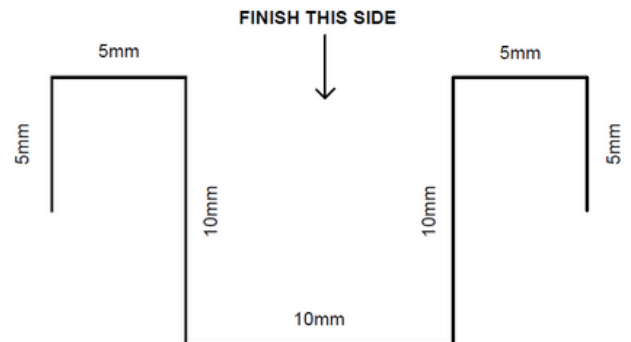

### Size:

- L 6x6 mm
- L 19x19 mm
- L 8x8 mm
- L 25x25 mm
- L 12x12 mm

### Size:

- Inverted Hat Profile  
(5x5mm Collar with 10x10x10mm Inner Groove)

## SKIRTING

- Height - 50 / 75 / 100 / 150mm
- Length - 3000mm.

- Width - 60 / 80 / 100mm
- Length - 3000mm.

## SKIRTING

- Height - 40 / 60 / 100mm
- Length - 3000mm.

- Width - 40 / 60mm
- Length - 3000mm.