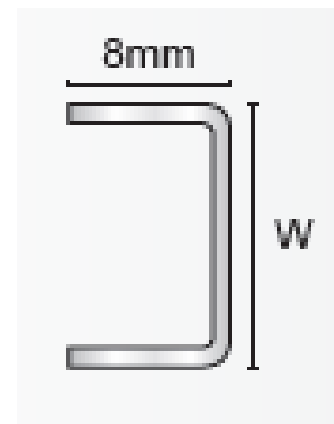

Stainless Steel Listello LPS-50/100

Code	W x D (mm)	Length (m)	Finish	Box Qty
LPS50	5 x 8	2.5	84,102,187,195	10
LPS100	10 x 8	2.5	84,102,161,187,195	10

84
Stainless Steel

102
Brushed

161
Tinted Black

187
Gold

195
Copper