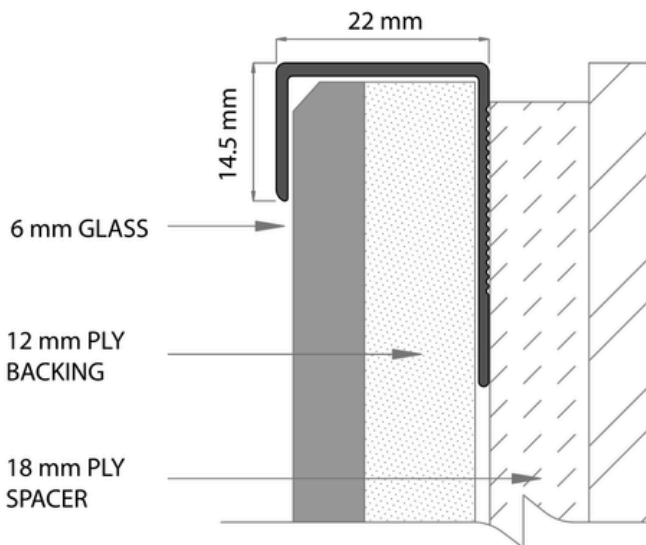

Mirror Profile