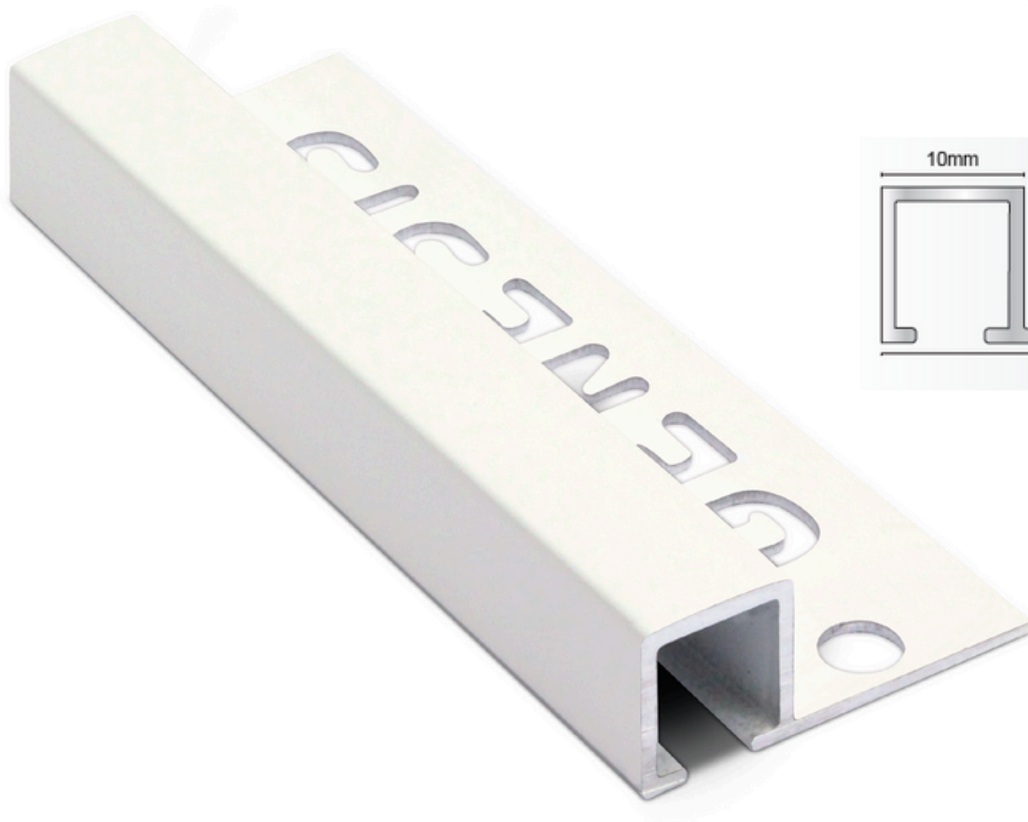

Aluminium Square Trim & Corners TDP 100/ 120