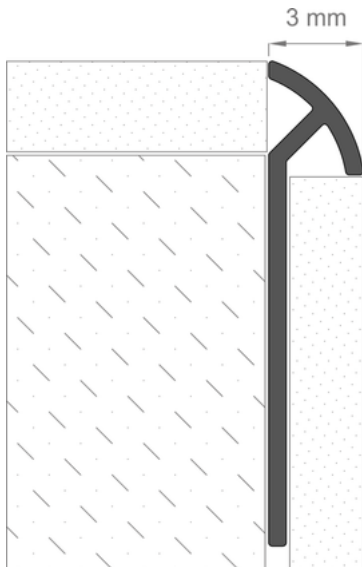

PROFILES FOR WALLS

Edge Curve Profile

- Size - 03 / 4.5 / 10mm
- Length - 2800mm

Corner Guard

- Width - 12mm x 12mm
  15mm x 15mm
  18mm x 18mm
  20mm x 20mm
  25mm x 25mm
  38mm x 38mm
  50mm x 50mm
- Length - 2800mm.