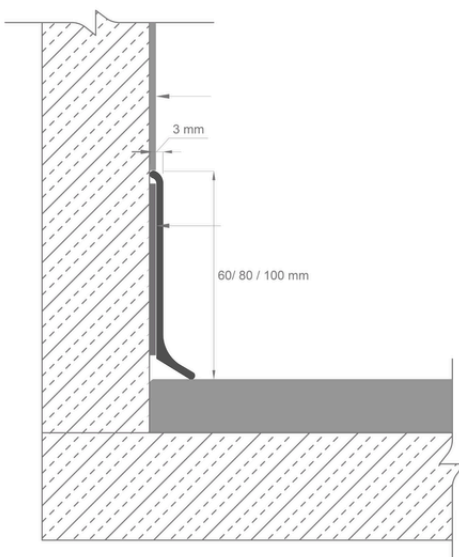

### Size:

- Inverted Hat Profile  
(5x5mm Collar with 10x10x10mm Inner Groove)

## SKIRTING

- Height - 50 / 75 / 100 / 150mm
- Length - 3000mm.

- Width - 60 / 80 / 100mm
- Length - 3000mm.

## SKIRTING

- Height - 40 / 60 / 100mm
- Length - 3000mm.

- Width - 40 / 60mm
- Length - 3000mm.

## SKIRTING

- Height - 50 / 75 / 100mm
- Length - 3000mm.

- Width - 75mm
- Length - 3000mm.