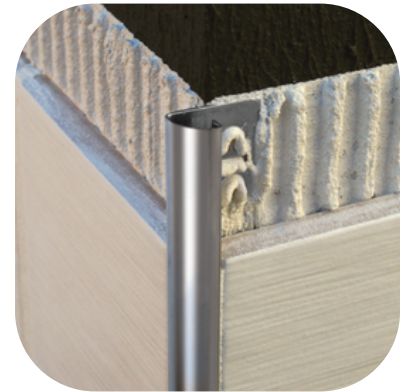

Stainless Steel Quadrant Trim & Corners ESQ-100/120