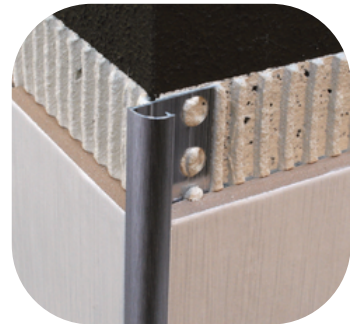

Aluminium Quadrant Trim & Corners EAQ-100/120