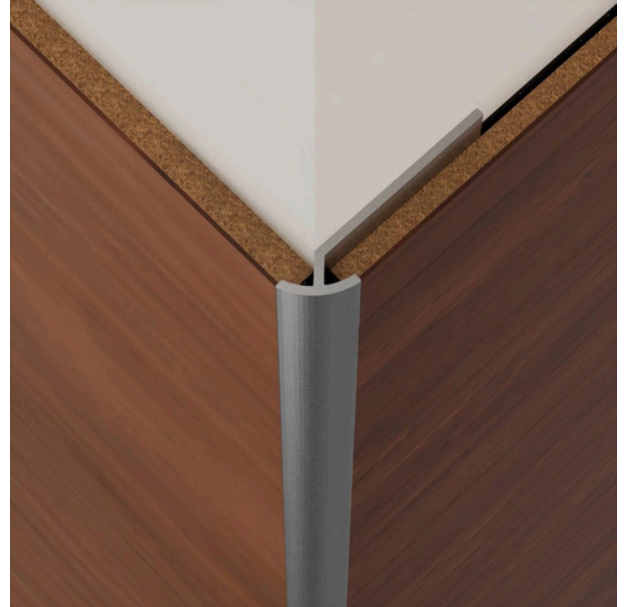

PROFILES FOR WALLS

Edge Curve Profile

- Size - 03 / 4.5 / 10mm
- Length - 2800mm

Corner Guard

- Width - 12mm x 12mm
  15mm x 15mm
  18mm x 18mm
  20mm x 20mm
  25mm x 25mm
  38mm x 38mm
  50mm x 50mm
- Length - 2800mm.