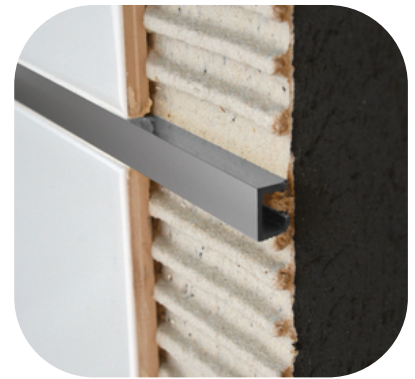

Flat Line Listello
LFA-100

Code	D (mm)	Length (m)	Finish	Box Qty
LFA100	10 x 8	2.5	86,91,94	20

86
Bright Brass

91
Bright Silver

94
Brushed Effect